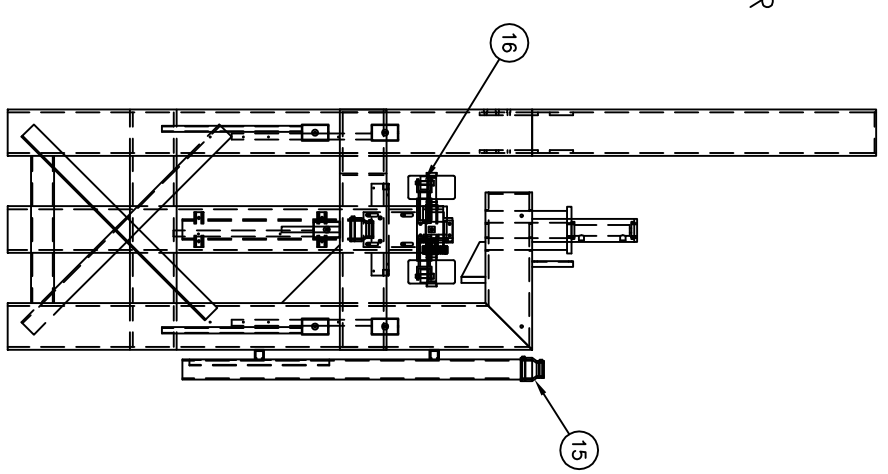

LOCKING MECHANISM COVER
REMOVED F/ CLARITY